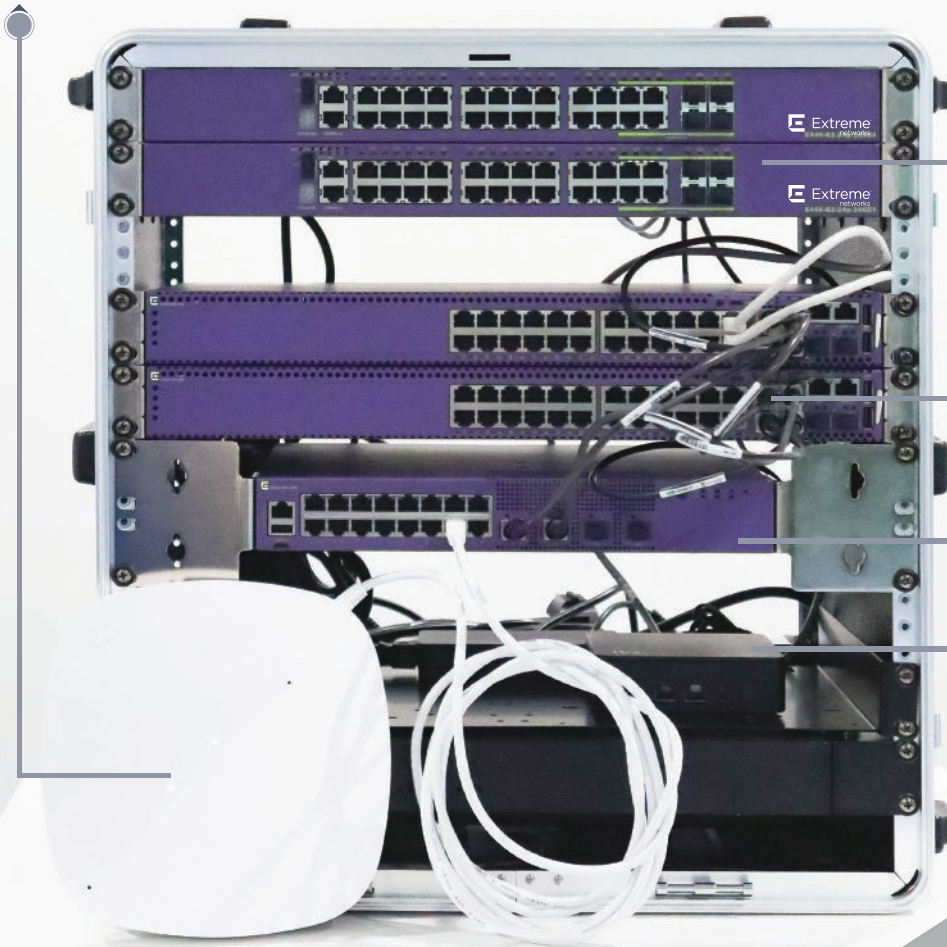

## Wireless Access Point

### EXOS/ Switch Engine Edge

X440-24P

This seamlessly connects to core switches via Fabric Attach